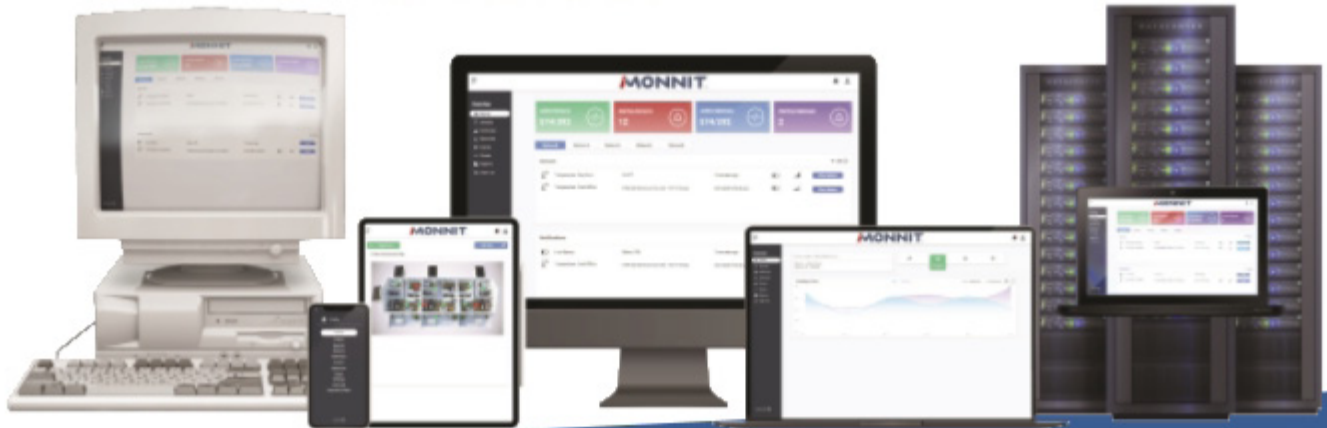

iMonnit is a powerful platform for analyzing the data from your sensors and setting text, email, or voice alerts.

Cloud-based and on-prem solutions are available in four iMonnit flavors.

FOUR WAYS TO KEEP AN EYE ON THE THINGS THAT MATTER MOST. FROM ANYWHERE.

CLOUD SOLUTIONS

ON-PREM SOLUTIONS

MONNIT. BASIC

iMonnit Basic is included for free with all wireless sensors, providing basic features for you to configure and monitor your sensors online or via mobile app.

MONNIT. PREMIERE

iMonnit Premiere provides all of the benefits of Basic but with enhanced sensor functionality and software features—all at a low annual cost.

MONNIT. EXPRESS

iMonnit Express is a stand-alone PC application. An alternative to online monitoring, it doesn't require internet. This is ideal for smaller sensor networks using on-screen and email notifications for alerts.